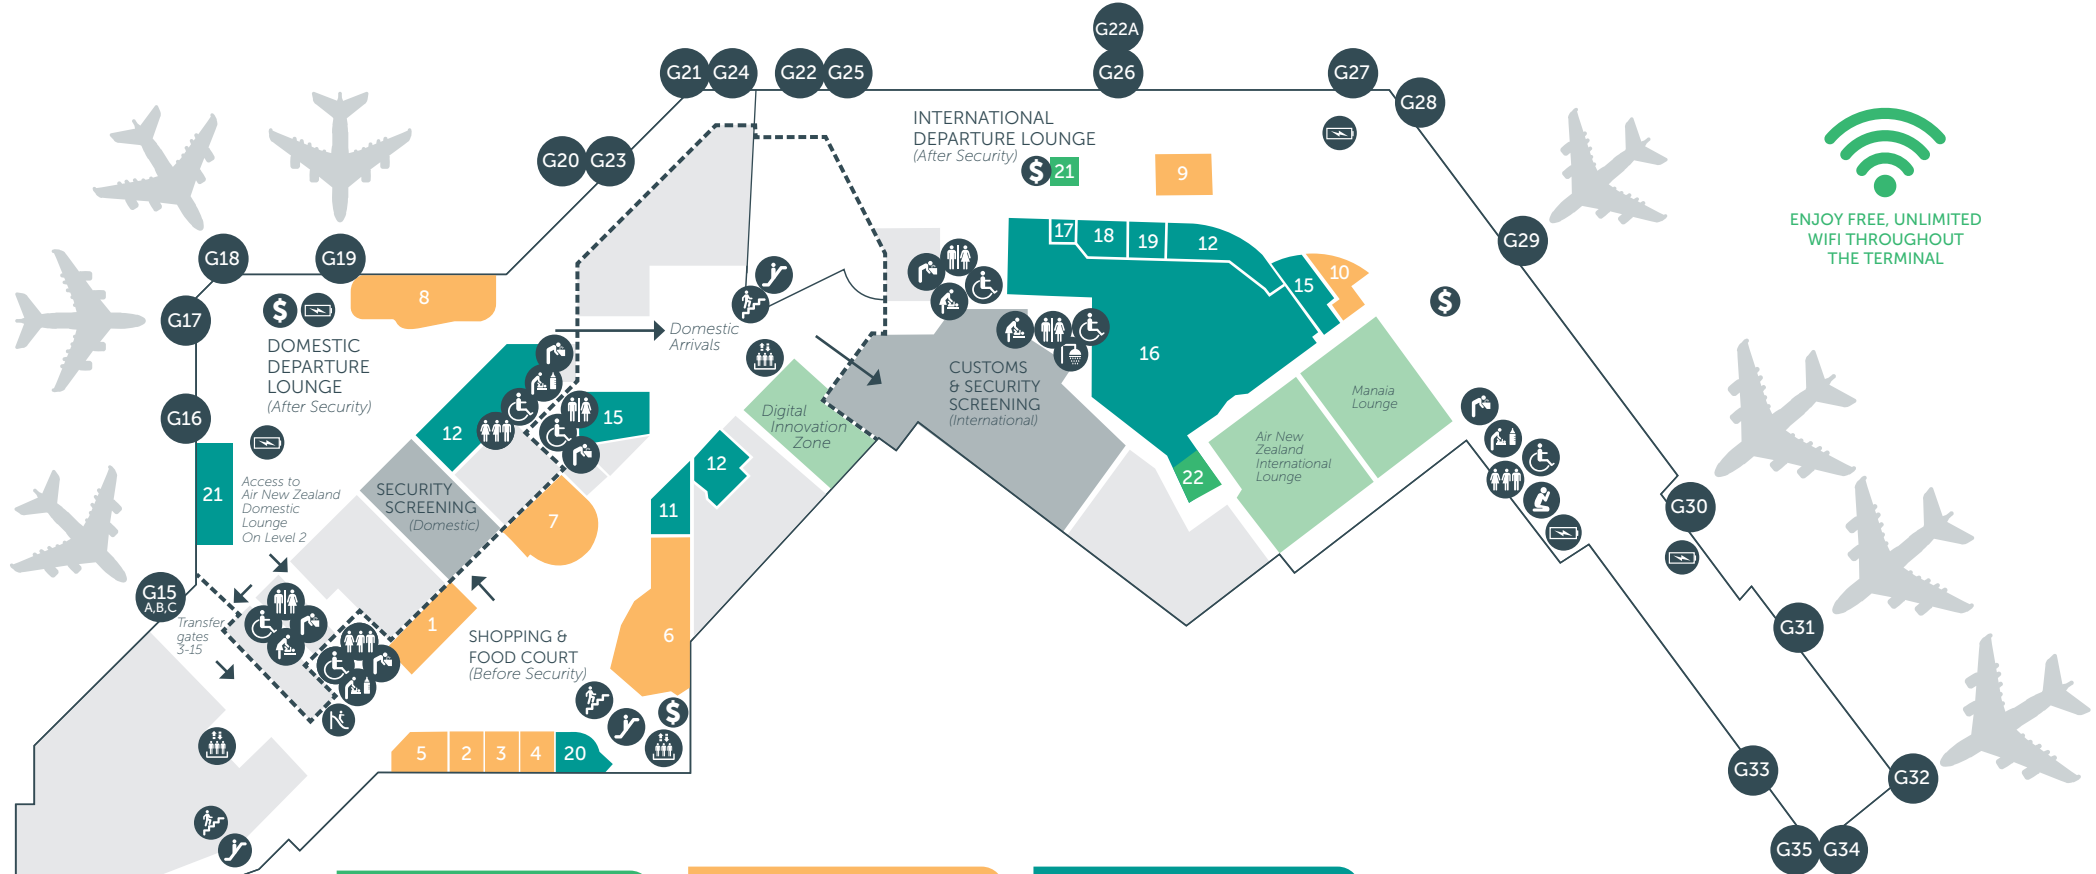

# FIRST FLOOR TERMINAL MAP

ENJOY FREE, UNLIMITED WIFI THROUGHOUT THE TERMINAL

SERVICES	
Travelex Currency Exchange	21
Duty & Tax Free Collection Point	22

EAT	
Burger King	1
Hikari	2
Mama's Kitchen	3
The Sushi Platter	4
Tank	5
Portal Bar & Eatery	6
Fern & Co	7
Fush & Tātou Tātou	8
The Voyager Bar	9
Mountain View Café & Bar	10

SHOP	
Explore – Simply New Zealand	11
Relay	12
Global Culture	15
Aelia Duty Free	16
Whittaker's	17
Naturally NZ	18
TikiTour	19
UGG Australia Classic	20
Discover Christchurch	21

KEY		
	Accessible Toilets	
	Toilets	
	All Gender Toilets	
	Shower	
	Baby Change	
	Parents Room	
	Water Fountain	