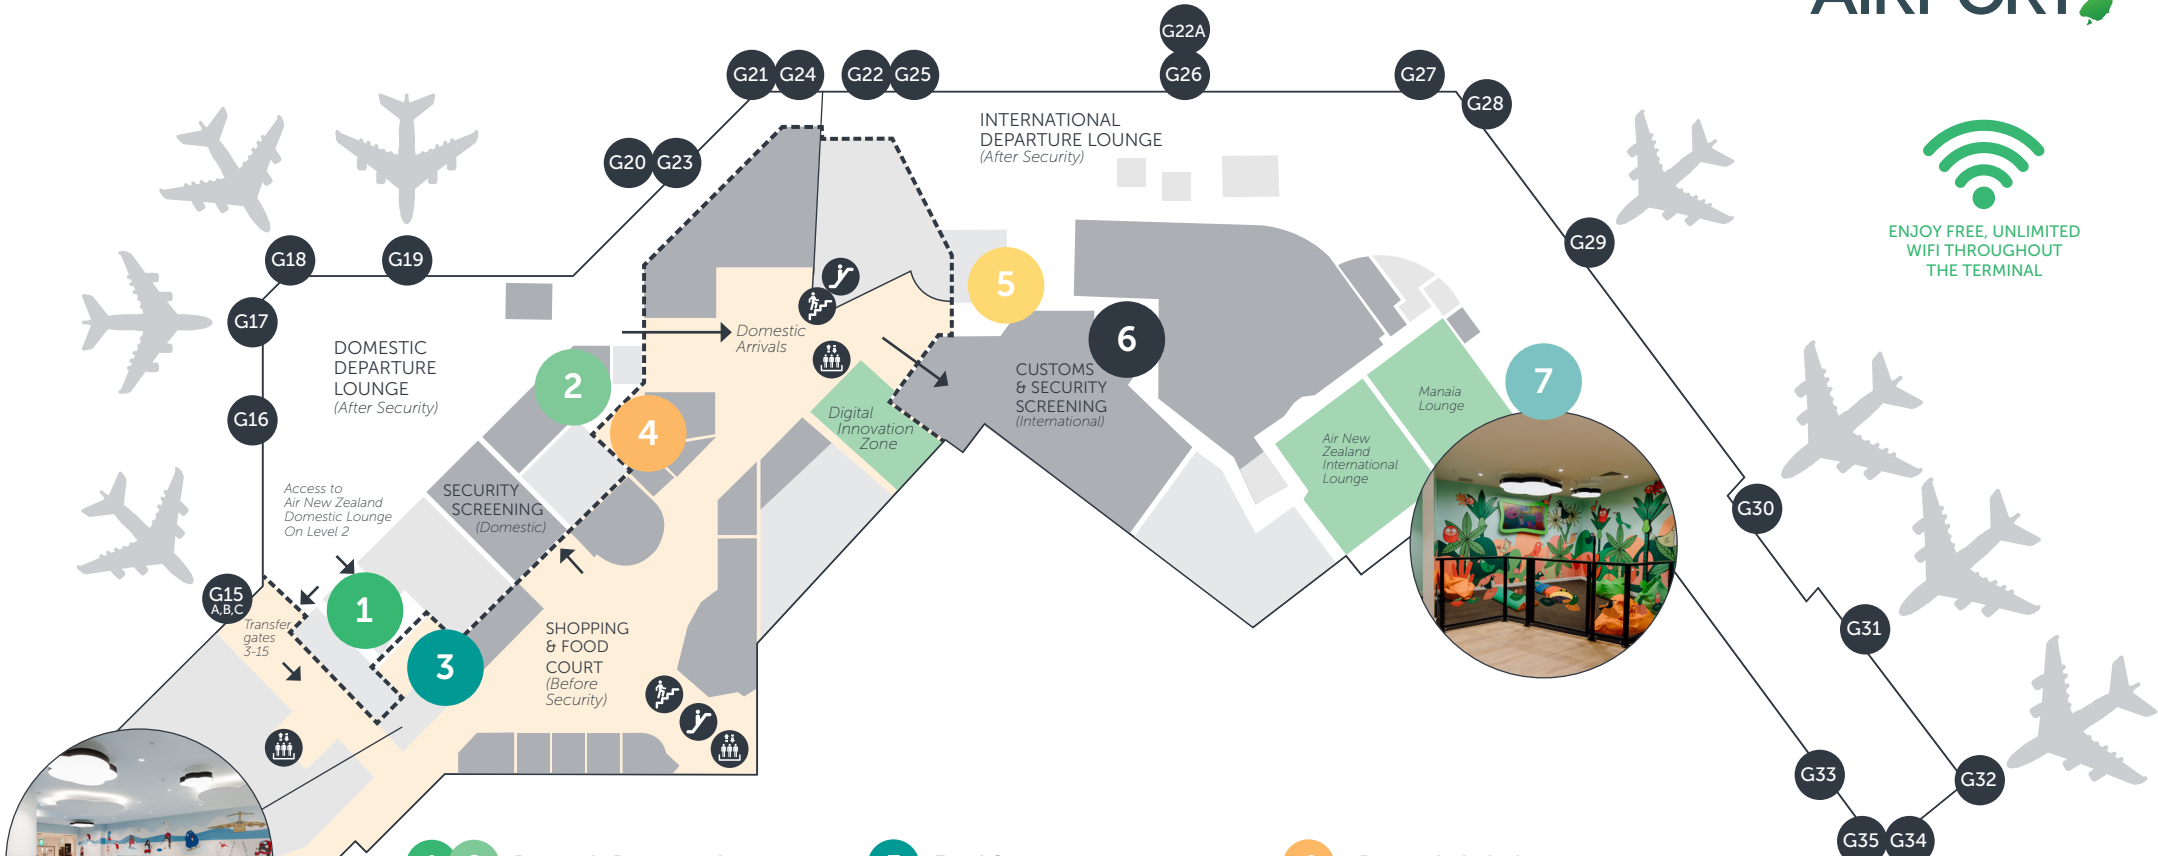

FIRST FLOOR PARENT ROOM LOCATIONS & FACILITIES

ENJOY FREE, UNLIMITED WIFI THROUGHOUT THE TERMINAL

1 2 Domestic Departure Lounge

- Parent Room*
- Shower
- Accessible Bathroom
- All Gender Toilets

3 Food Court

- Parent Room*
- Shower
- Accessible Bathroom
- All Gender Toilets
- Playground

4 Domestic Arrivals

- Change Table
- Feeding Chair
- Microwave
- Shower
- Accessible Bathroom
- Toilets

5 International Departure Lounge

- Parent Room*
- Accessible Bathroom
- Shower
- All Gender Toilets

6 International Departure Lounge

- Change Table
- Shower
- Accessible Bathroom
- Toilets

7 International Departure Lounge

- Parent Room* (Also includes an enclosed play area)
- Accessible Bathroom
- All Gender Toilets

KEY

- Stairs
- Escalator
- Lift
- Gates
- Security Border

*Parent Room includes: Microwave, Private Feeding Chairs, Change Tables and a Child-Sized Toilet.