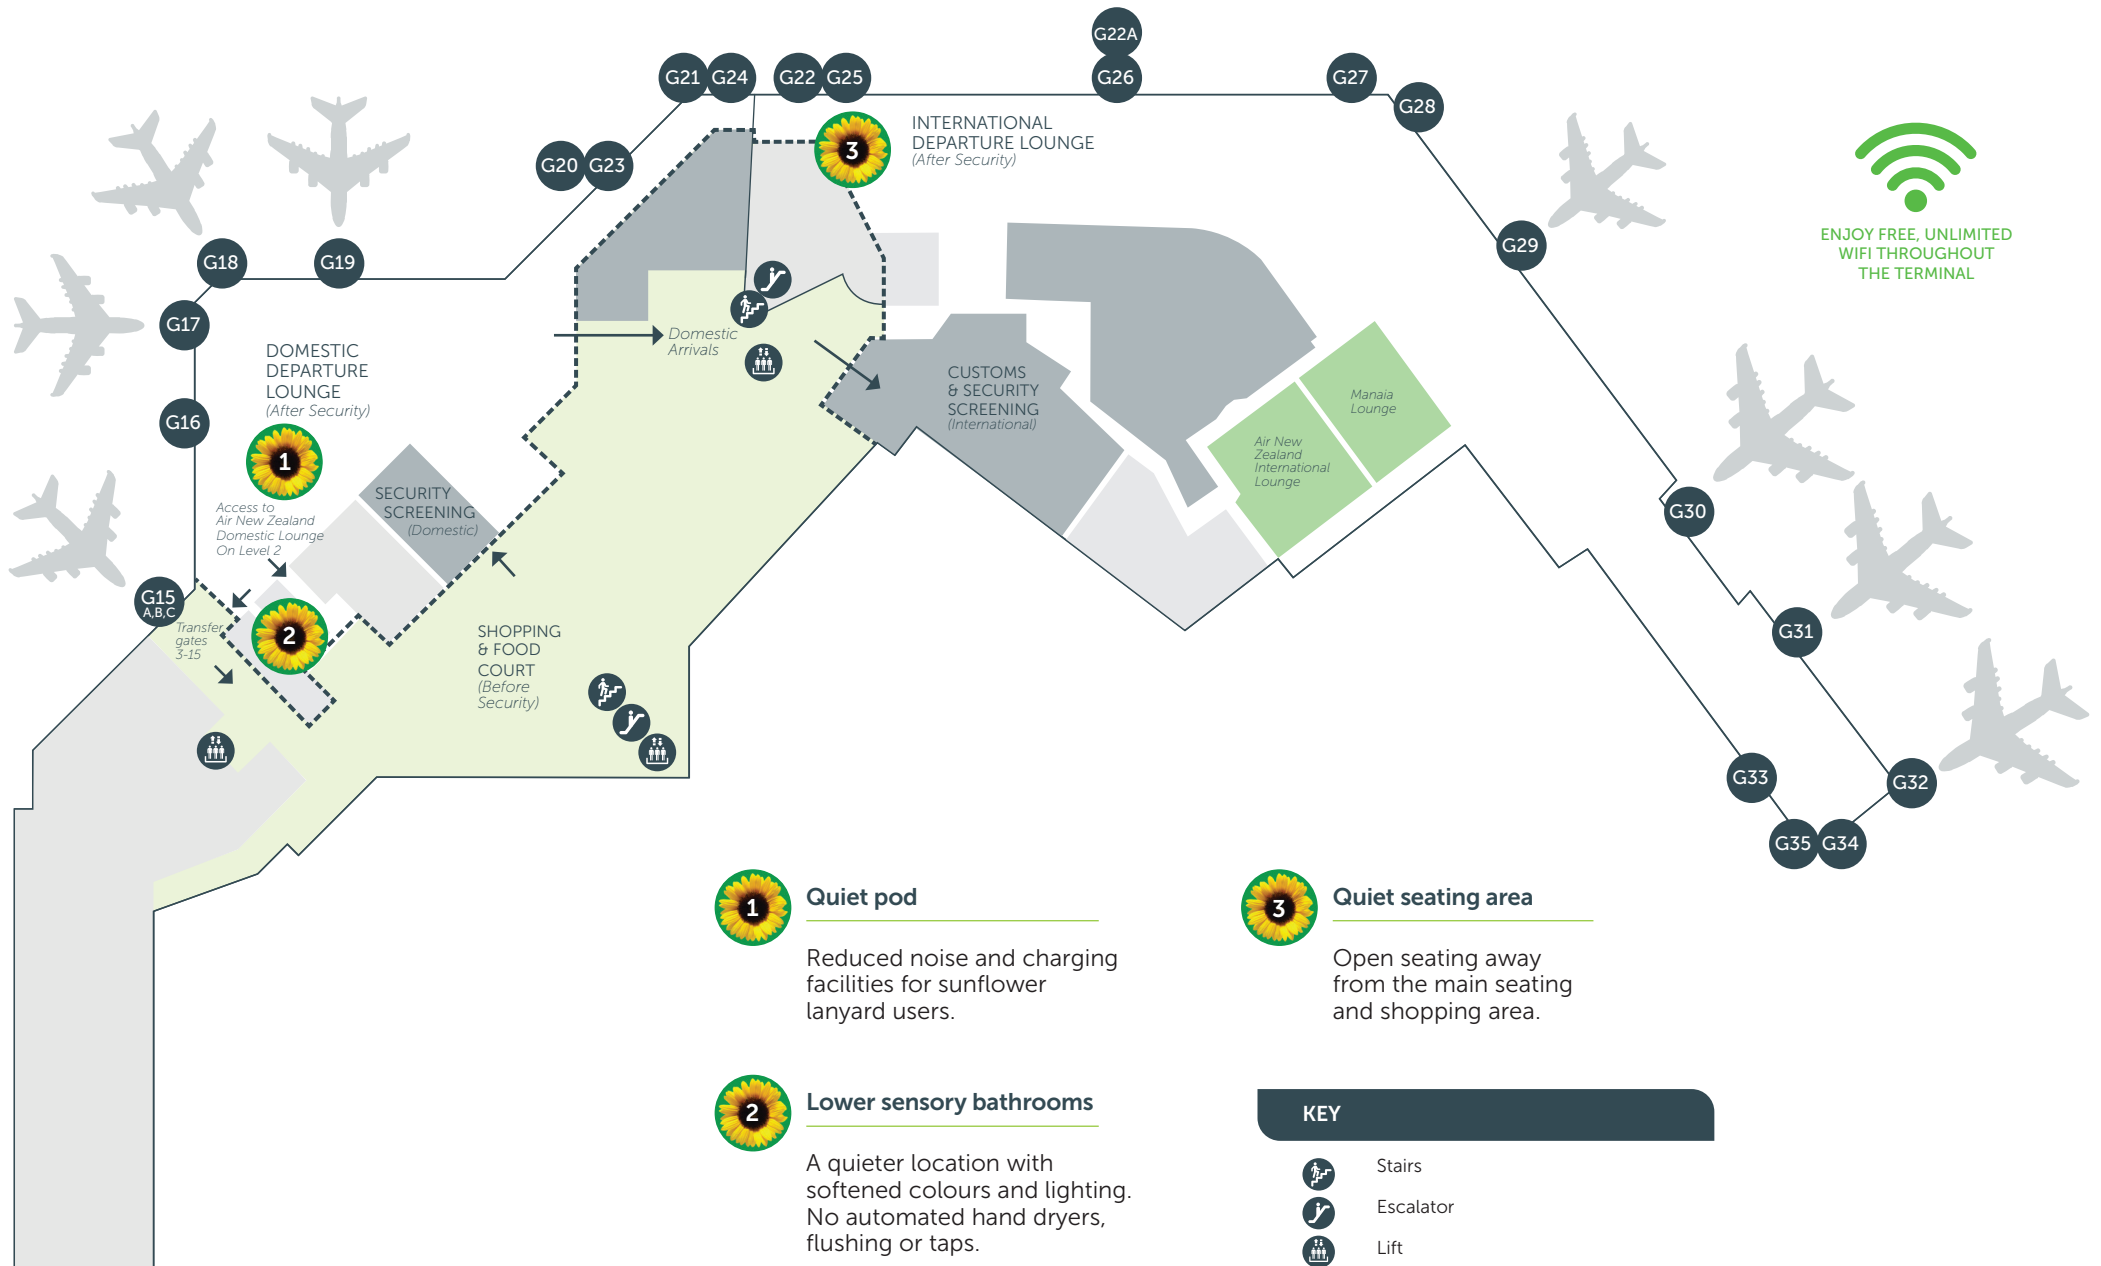

FIRST FLOOR SUNFLOWER LANYARD FACILITIES

ENJOY FREE, UNLIMITED
WIFI THROUGHOUT
THE TERMINAL

1 Quiet pod

Reduced noise and charging facilities for sunflower lanyard users.

2 Lower sensory bathrooms

A quieter location with softened colours and lighting. No automated hand dryers, flushing or taps.

3 Quiet seating area

Open seating away from the main seating and shopping area.

KEY

-  Stairs
-  Escalator
-  Lift
-  Gates
-  Security Border